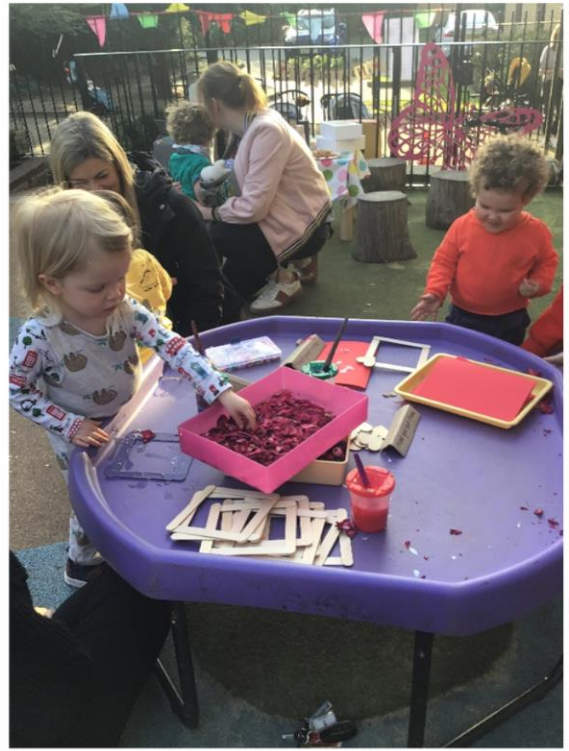

# MOTHER'S DAY AT MPH

We couldn't miss the opportunity to celebrate our terrific mums with a lovely tea party at MPH. Our mums were invited to some treats and activities to join in with their children in the different areas, making the most of the sunny weather. Our Discoverers used their baby room, toddlers had the best times in our nursery garden and our big pre-schoolers took a trip to the community area. Look at all the fun they had across the different rooms, and all the love shared to our mums in their special day. HAPPY MOTHER'S DAY!

Figure 1 Planting seeds with our mums

Figure 2- Making frames with different resources

Figure 5 Making sandwiches

Figure 4 - Making frames using dry petals